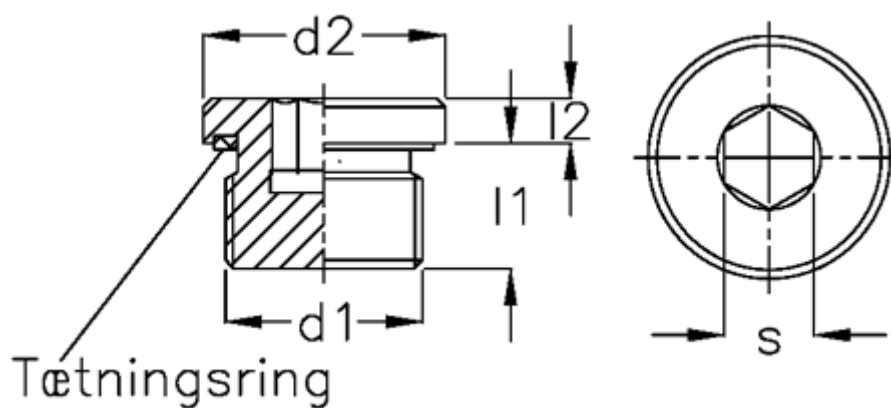

Article number: 20250513

Description: E+G

Threaded plug GN 749-M14x1,5-A

Measures

Clamp	= 26/30
d1	= M14x1,5
d2	= 19
l1	= 12
l2	= 5.0
Pressure	= 400
s	= 6